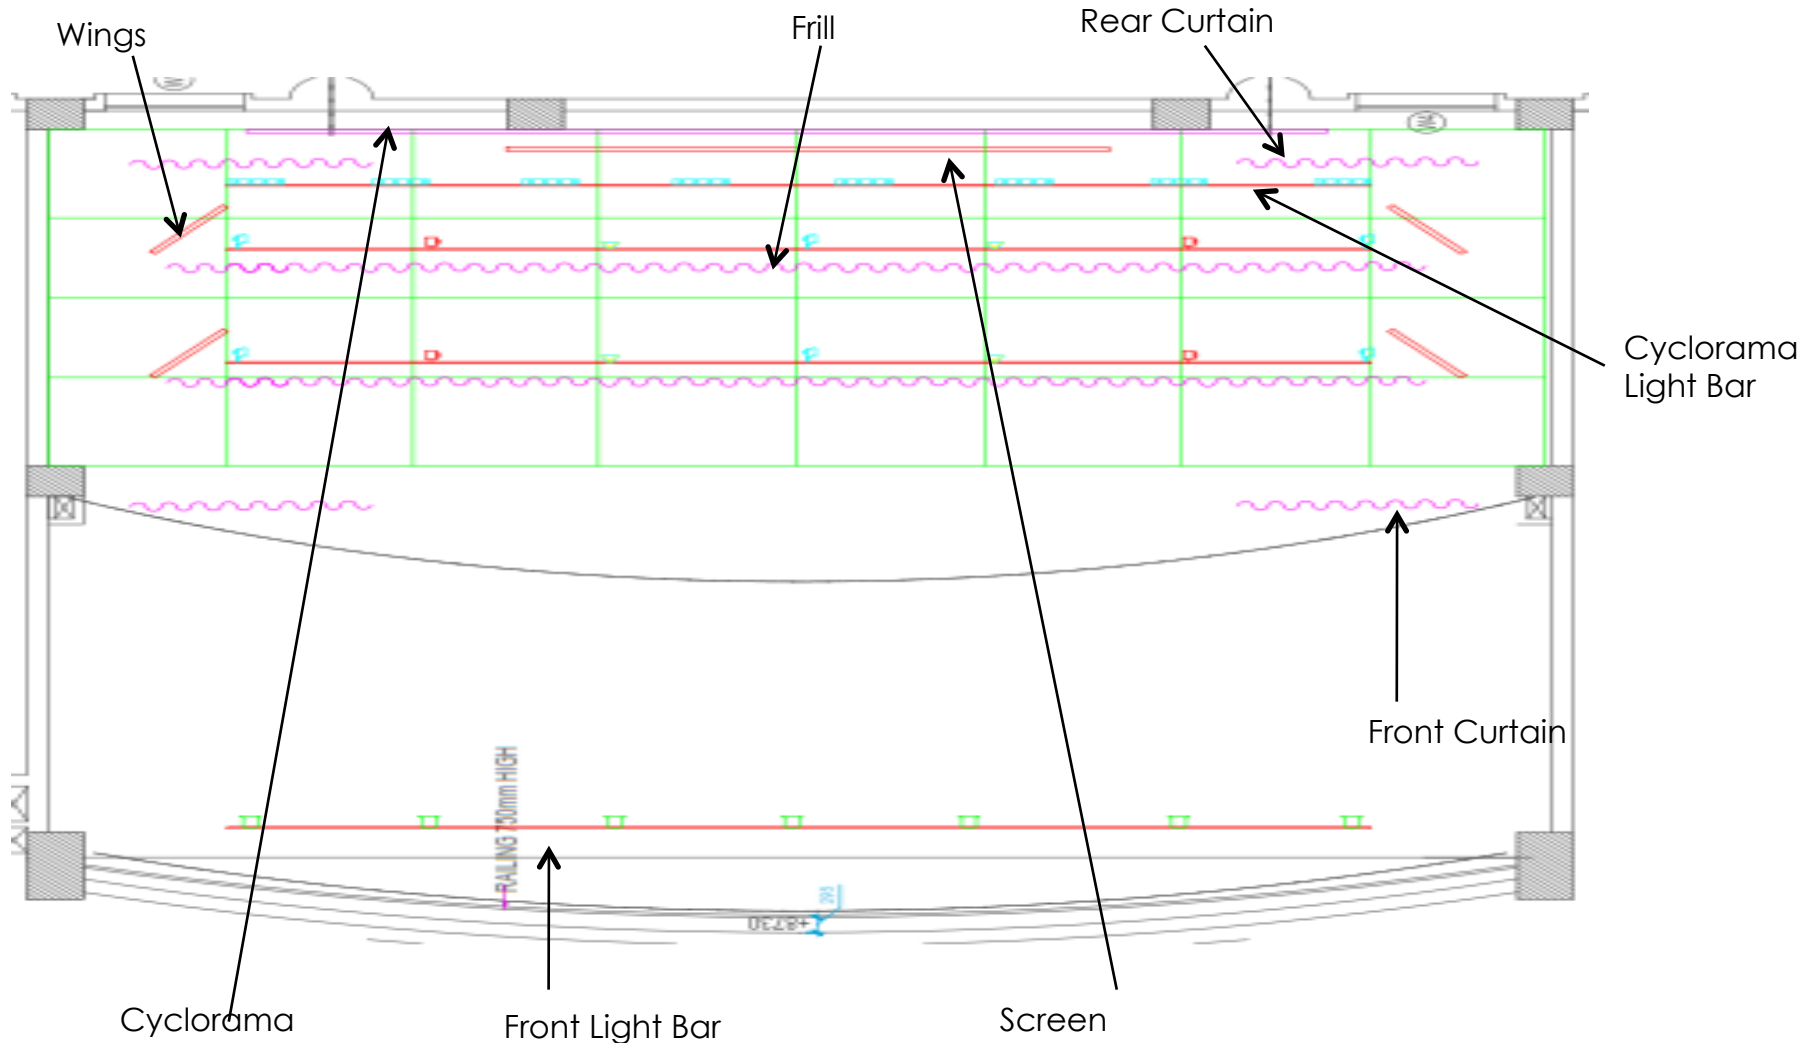

Typical Stage Lighting and Furnishing Layout