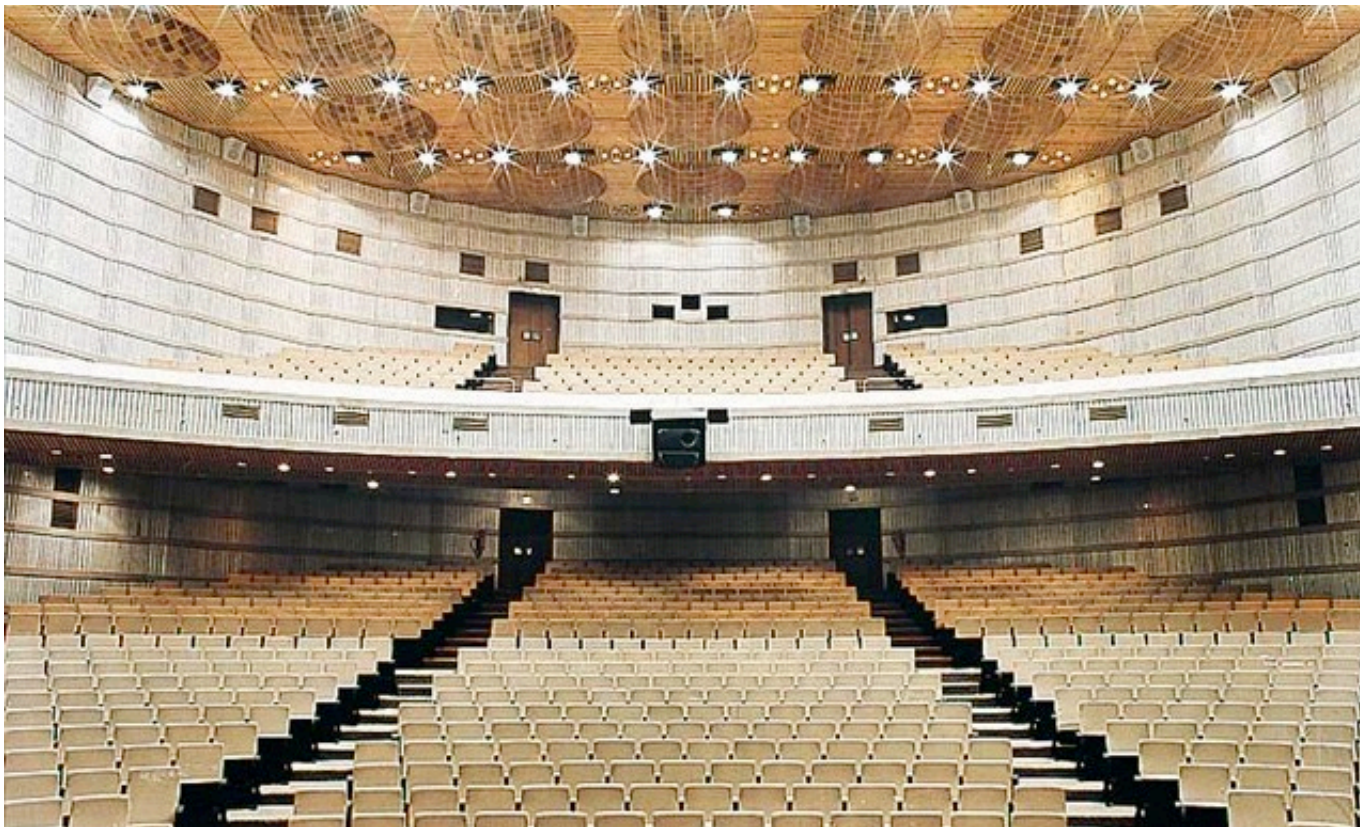

Stage Furnishings

Stage Furnishing

- Chairs for Auditorium
- Skirting
- Carpet Flooring
- Stage Wooden flooring
- Main, Center and Rear Motorized Curtains
- Stage Wings and Frills
- Motorized Stages
- Cyclorama
- Motorized Lighting and Prop Bars
- Digital Lighting Controller
- Lighting Dimmer

Typical Stage Lighting and Furnishing Layout

Control Room

AV & Lighting Control Room

- Space planning
- Control room cabling and racks
- Video Displays & audio monitors for affective AV monitoring and control
- Extensive remote control & monitoring capabilities
- Integrates seamlessly into your infrastructure
- Adapts to growing needs
- Suggestions for electrical and air-conditioning load

Few of Our
Prestigious
Clients

Rashtrapati Bhavan, New Delhi

Parliament Library, New Delhi

Maneskshaw Centre, New Delhi

DPS International Edge, Gurgaon

Rajiv Gandhi National University of Law, Patiala

Auditoriums References