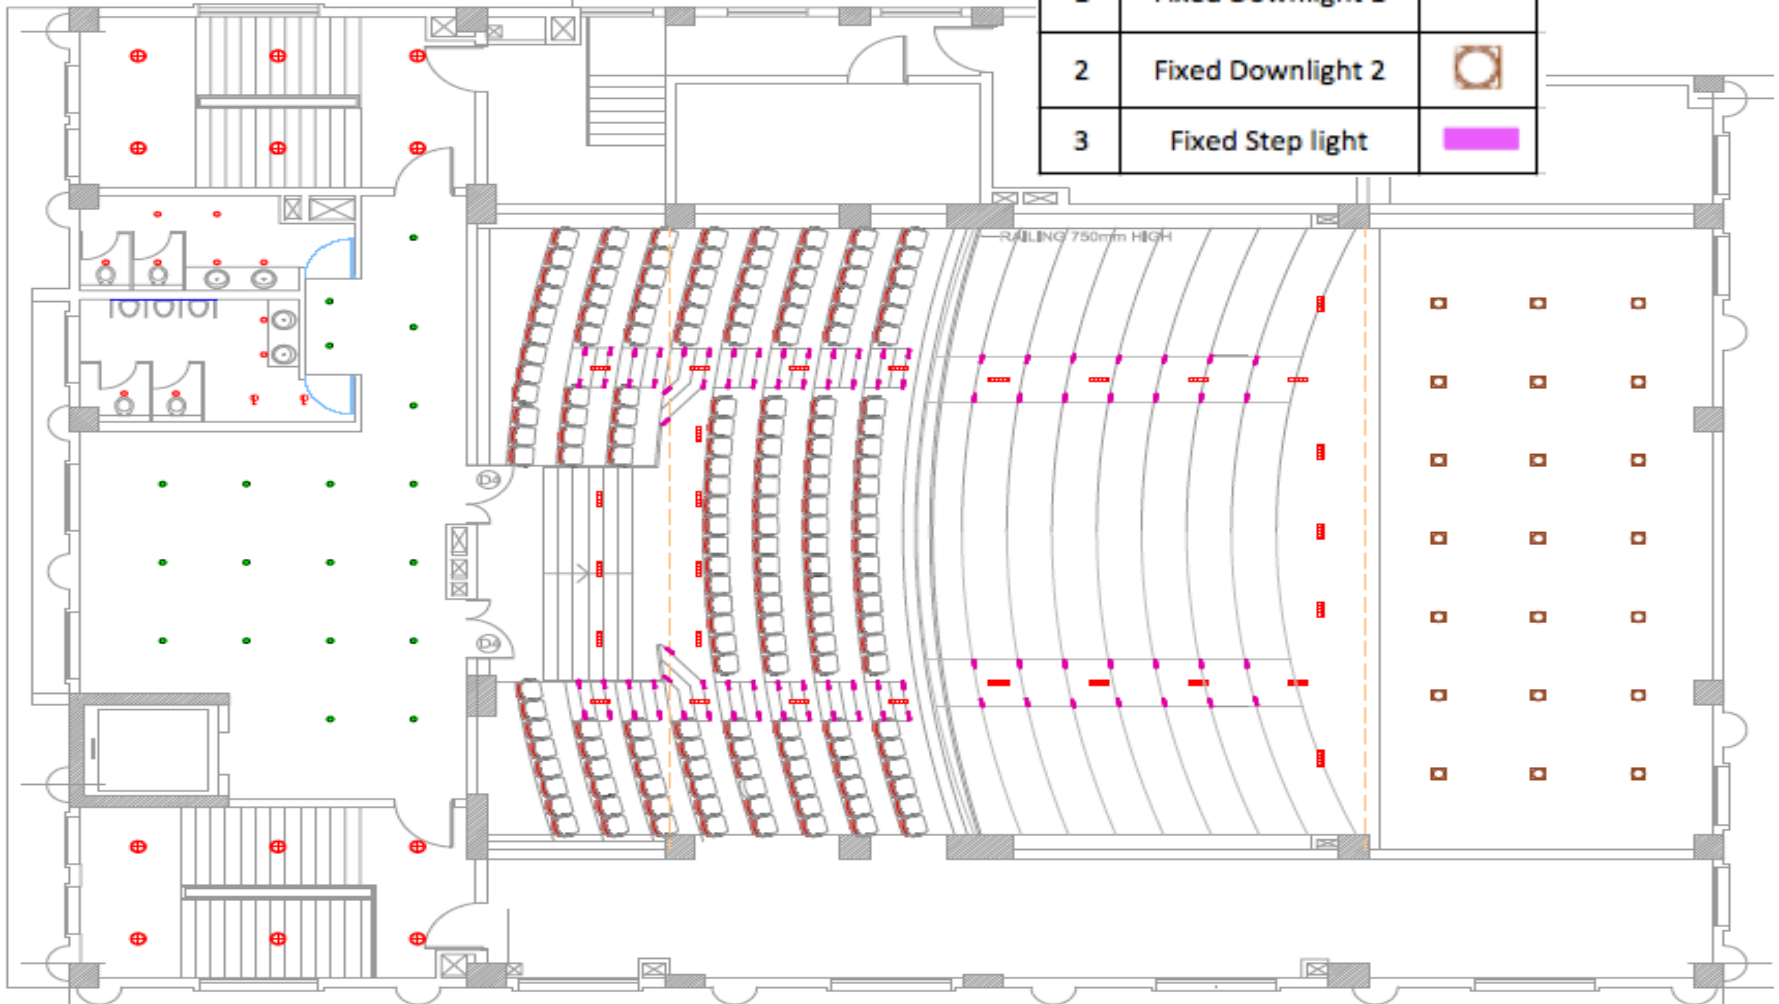

- LED General Lighting
- LED Stage lighting
- Lasers and Effects Lighting
- Programmable Control systems
- Digital Dimming systems
- Lighting bars and Prop bars

Typical General Lighting Layout

S.No	Description	Symbol
1	Fixed Downlight 1	
2	Fixed Downlight 2	
3	Fixed Step light	