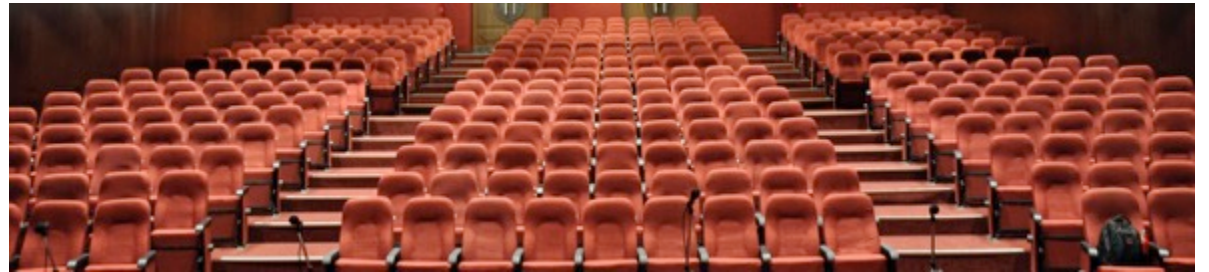

Stage Furnishings